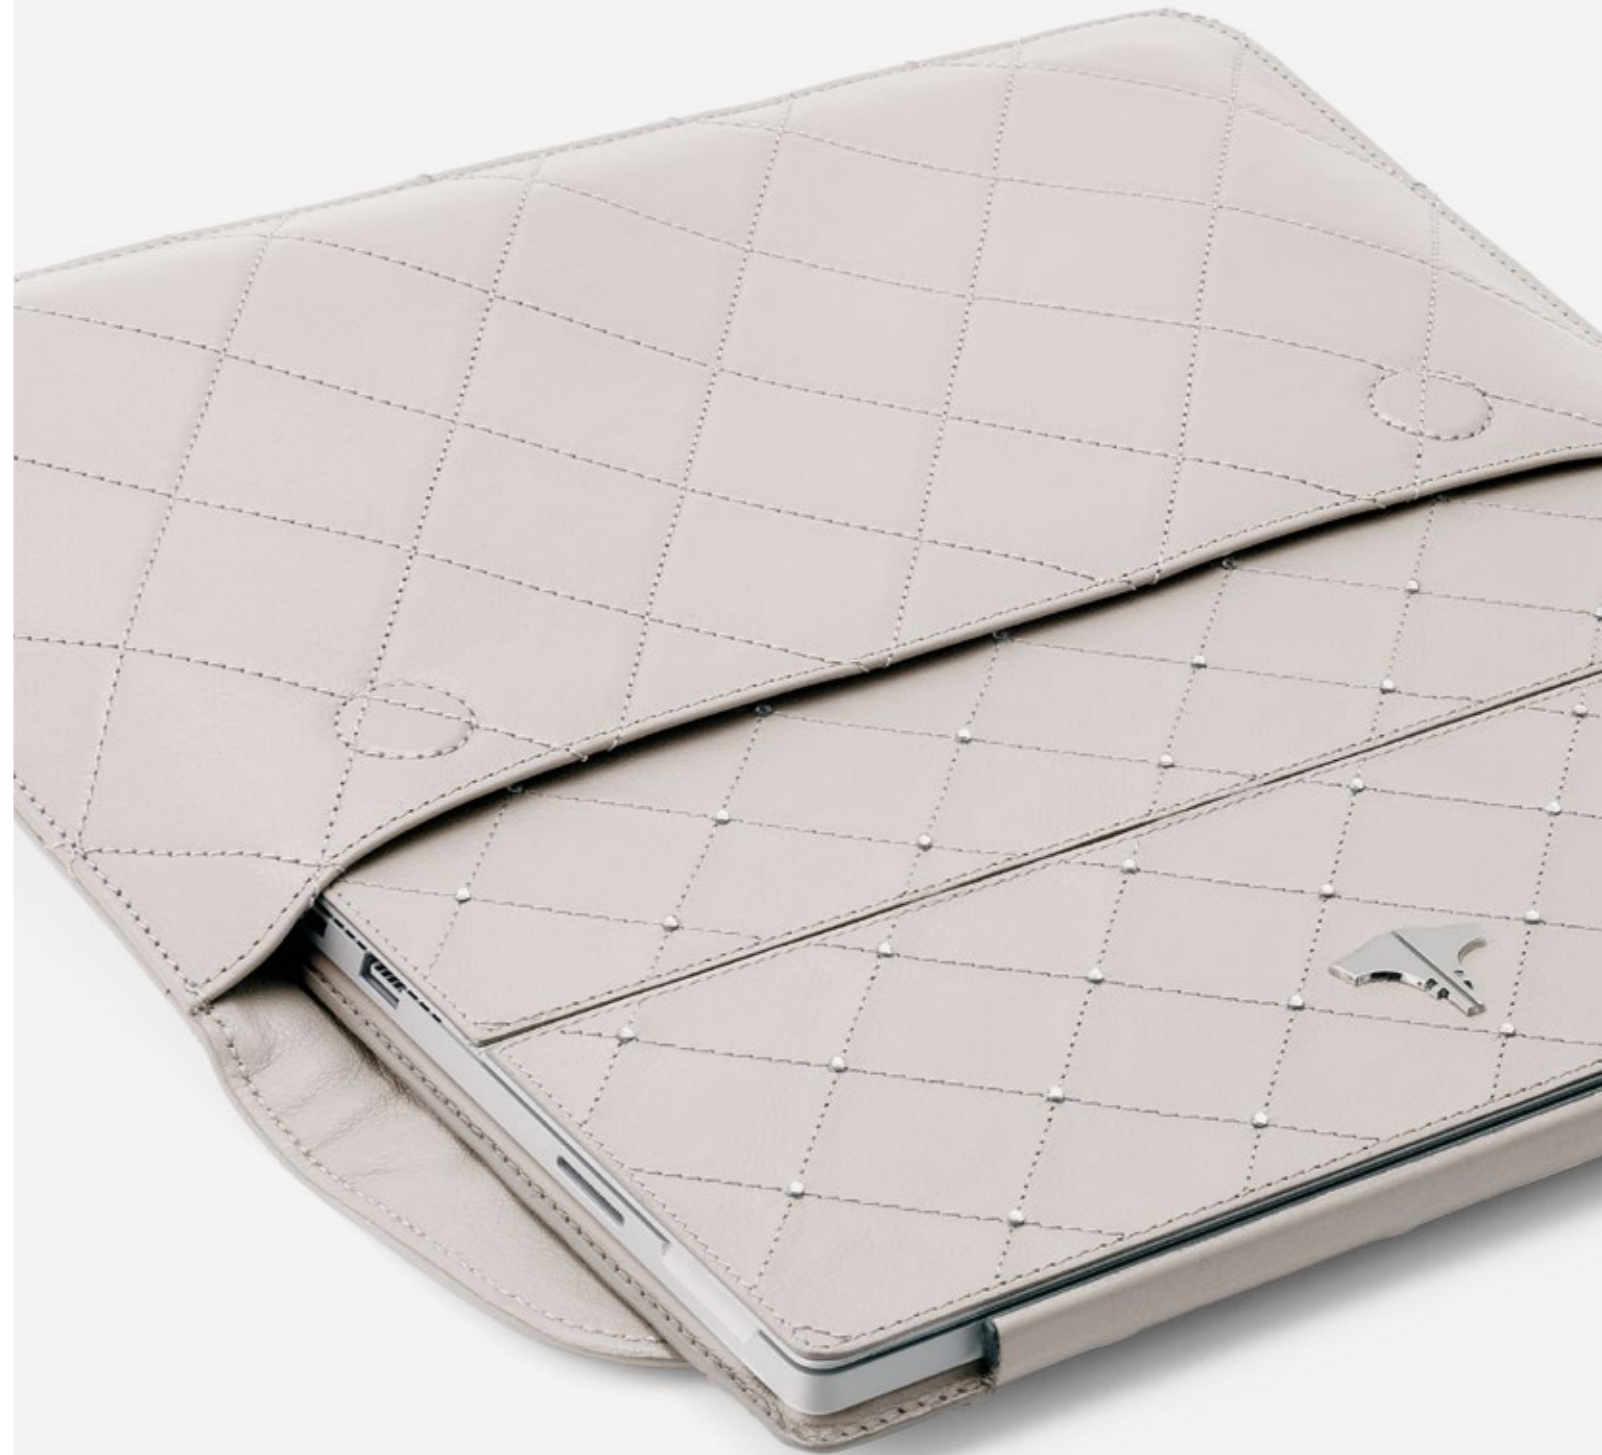

ELEGANTE  
COLLECTION

—

INTERNATIONAL PATENT

PC TABLET 2:1

REAL LEATHER CROCODILE PRINTED, BLACK

INTERNATIONAL PATENT  
PC TABLET 2:1  
REAL LEATHER SAFFIANO, BLACK

BRIEFCASE  
REAL LEATHER CROCODILE PRINTED  
BLACK

BRIEFCASE BRERA  
REAL LEATHER CROCODILE PRINTED  
GREY

BRIEFCASE BRERA  
REAL LEATHER SAFFIANO  
BLACK

TABLET BAG  
REAL LEATHER CROCODILE PRINTED  
BLACK

—

TABLET BAG  
SAFFIANO  
BLACK

—

ELEGANTE COLLECTION  
REAL LEATHER CROCODILE PRINTED  
BLACK

BRIOSIA  
COLLECTION

—

INTERNATIONAL PATENT

PC TABLET 2:1

REAL LEATHER SWAROVSKI, WARM WHITE

—

BACKPACK  
REAL LEATHER  
BLACK

BACKPACK  
REAL LEATHER  
WARM WHITE

TABLET BAG  
REAL LEATHER  
WARM WHITE

BRIOSIA COLLECTION

REAL LEATHER

OCRA

—

SPORTIVA  
COLLECTION

—

INTERNATIONAL PATENT  
PC TABLET 2:1  
REAL LEATHER, CAMOUFLAGE GREY