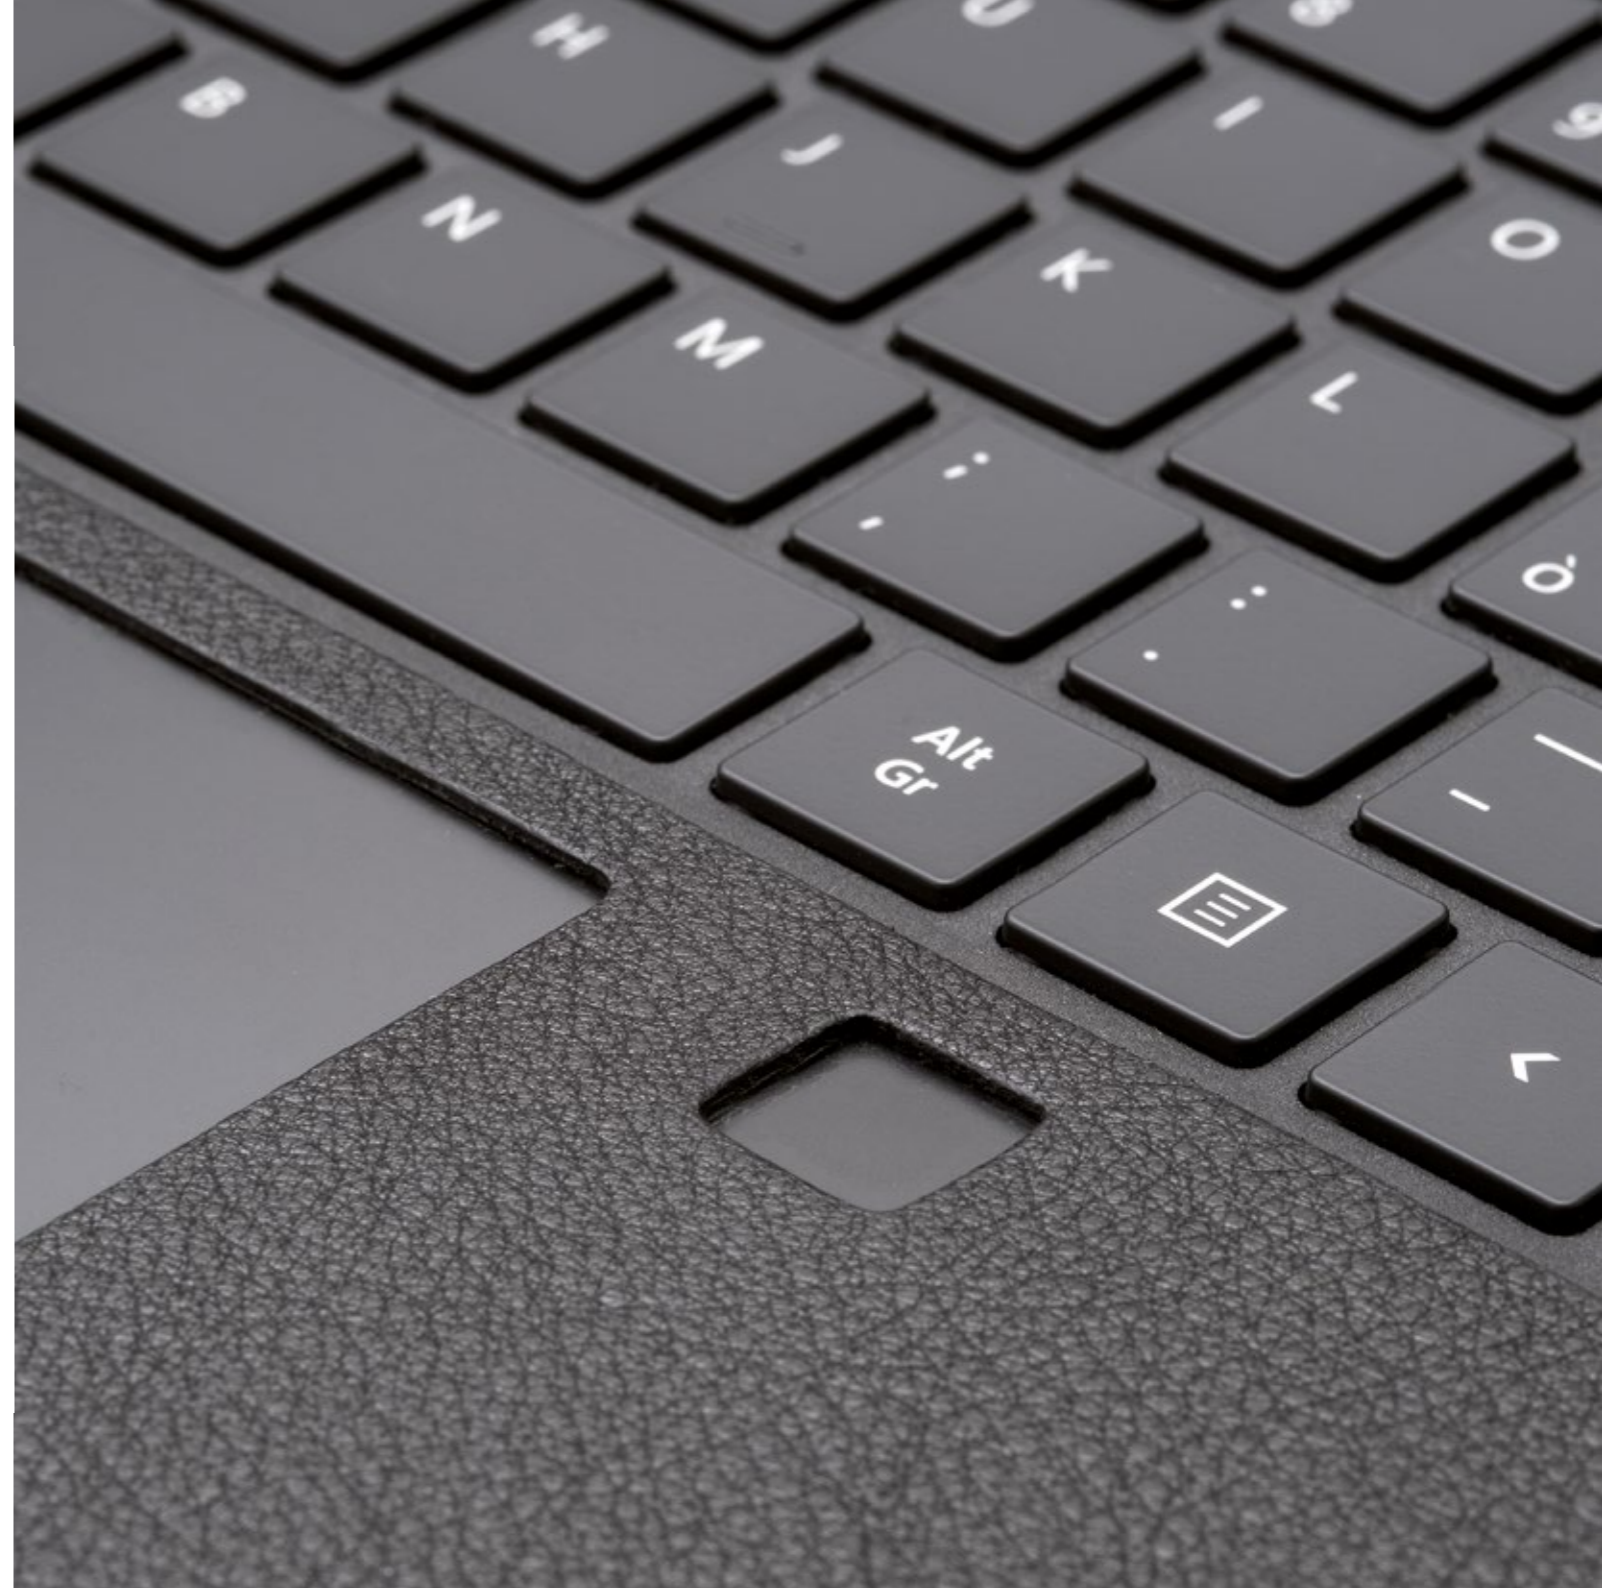

INTERNATIONAL PATENT

PC TABLET 2:1

REAL LEATHER, BLACK

—

BACKPACK  
REAL LEATHER  
HONEY

BACKPACK  
REAL LEATHER  
BLACK

TABLET BAG  
REAL LEATHER  
BLACK

SPORTIVA COLLECTION  
REAL LEATHER  
CAMOUFLAGE BLU NAVY